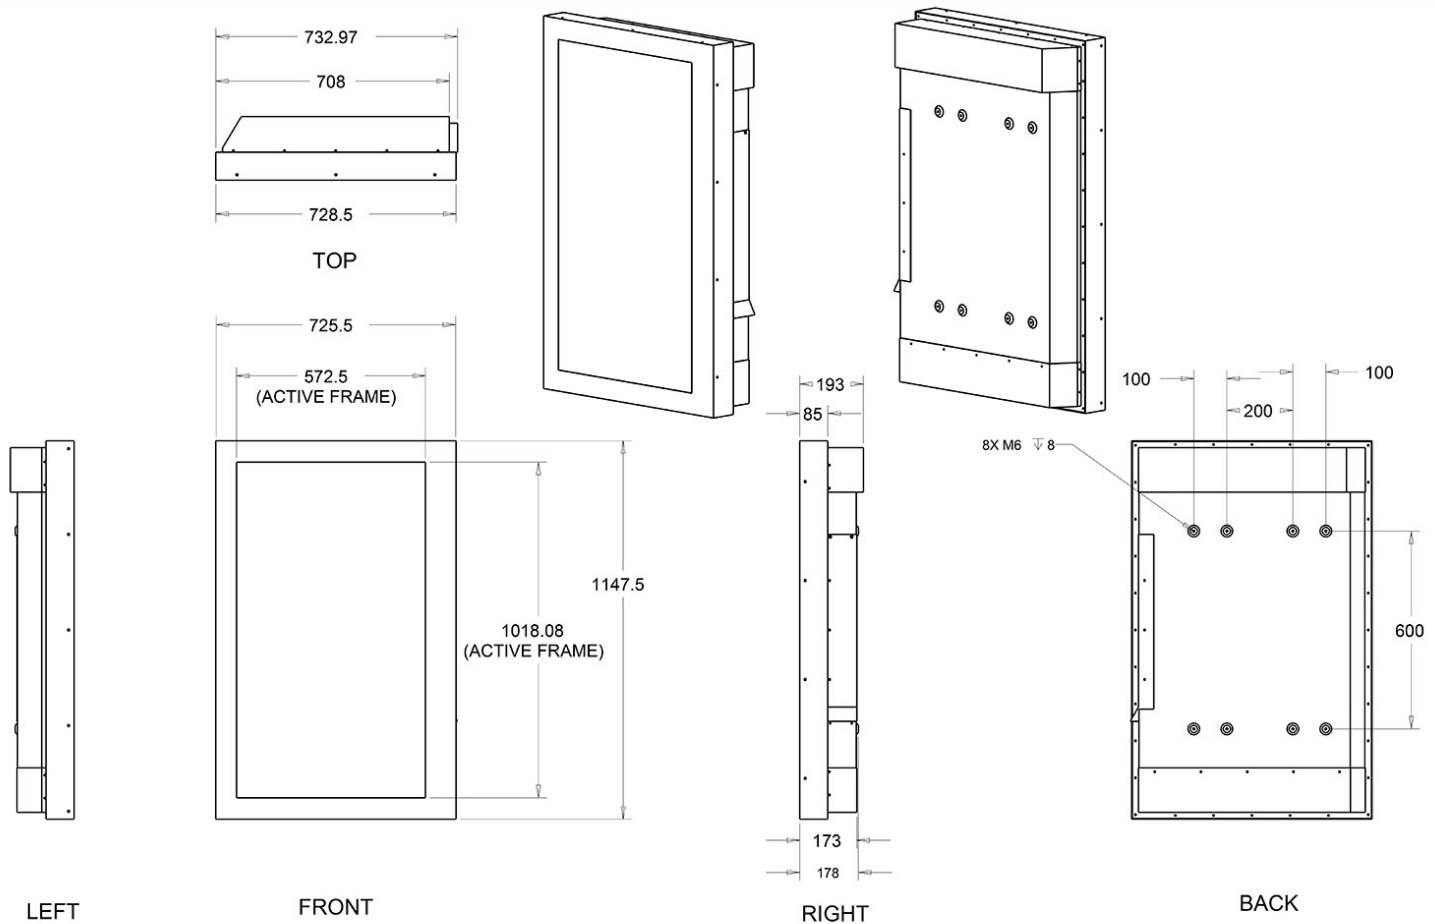

MECHANICAL DRAWING:

LEFT

FRONT

RIGHT

BACK

BOTTOM

Responsible dept. Engineering	Technical reference Alan Chung	Created by Ray F. Arcena Jr.	Approved by Alan Chung	UNIT mm
		Document Type Overall Dimension	Document status Released	
		Title. Supplementary title U4600P	U4600P	
		Rev. A	Date of Issue Jun-05-13	Sheet 1/1