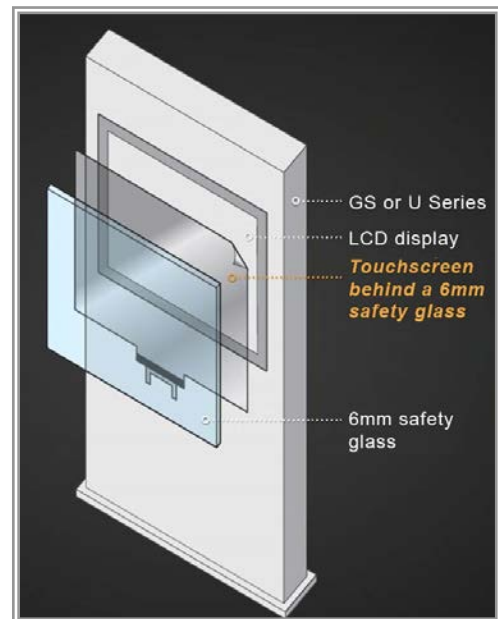

SPECIFICATIONS:

Display Size:	46 Inch TFT-LCD
Resolution Capabilities:	1920 x 1080 Full HD
Frame Rate:	60Hz
Response Time:	8ms typical
Viewing Angle:	178°/178°
Contrast Ratio:	4000 :1
Brightness:	1500 cd/m², Completely Daylight Viewable
Orientation:	Landscape Mode
Backlight:	60,000 Hours Typical
Colors Supported:	10bit 1.07 Billion
Interface:	VGA, HDMI , Min Display Port
Audio Out:	3.5mm Audio output
Speaker:	Included 10Watts x 2
Power Source:	200-240VAC 50-60Hz
Power Consumption:	245Watts (with heater 345 Watts)
Temperature:	Operating: -15° to 60°C (5F to 140F) (Optional heater reach to -22F/-30C) Storage: -30° to 60°C
Humidity:	Operating: 5 to 90% NC Storage: 5 to 95% NC
Operating Time	24/7/365
Dimensions:	46" (w) x 29" (h) x 7" (d)
Weight (Without Stand)	99lbs /45kg
IP Rating:	Enclosures IP65/NEMA4 (Except Bottom is IP54)
RS232:	Control via command code (Optional)
VESA Mount:	600 x 300/400

GS and U Series Touch screen Options

Laminate the touch foil behind a safety glass the glass and integrate into our GS or U Series.

Fitting behind the glass to create a vandal and weather proof touch solution. Ideal for outside enclosures.

Glass:	6mm laminated Safety AR coating
Auto Power On/Off:	Yes
Auto Signal On/Off:	Yes
Options:	IR Touch screen/ Projective Capacitive Touch/ Wide Temp PC/ CAT5 Video Extender/portrait mode/Stainless steel Enclosures
Life time	Life time 60K hours, operating Time 20 hours/Per day, Shock 30G / Anti Anti Shock 35G XYZ , Anti-Vibration 1G (10-300Hz)
Anti Shock/ Anti Vibration	
Warranty:	Return to Depot Warranty 1 year

**Remarks: L for Landscape and P for portrait

High Quality Parts

Our company uses only the best, using only High Quality parts along with components in USA or imported from Korea, Taiwan and Germany, for quality that you can trust!

Customer Service

Our customer service reps are here to help you with your Outdoor LCD sign. From general questions to technical support, we leave you feeling completely satisfied.

US Manufactured

Our Outdoor LCD Signs are assembled, tested and shipped from our very own factory in USA, giving us the ability to customize signs to your needs.