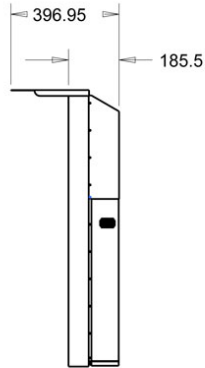

MECHANICAL DRAWING:

TOP

FRONT

SIDE

BACK

M10 ∇ 15 X 20

BOTTOM

High Quality Parts