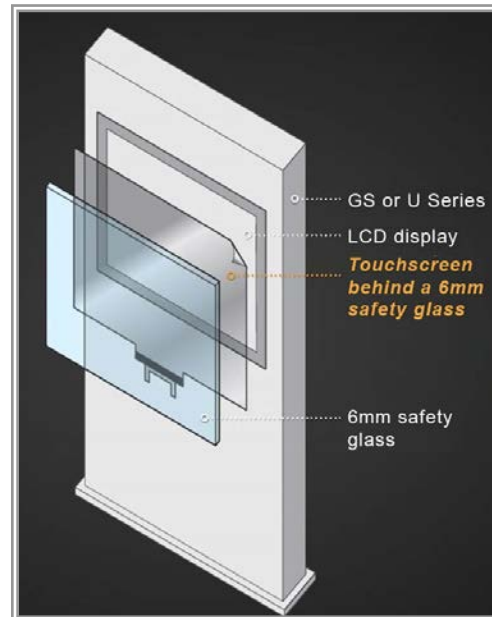

Auto Power On/Off:	Yes
Auto Signal On/Off:	Yes
Options:	IR Touch screen/ Projective Capacitive Touch/ Wide Temp PC/ CAT5 Video Extender/portrait mode/Stainless steel Enclosures
Warranty:	Return to Depot Warranty 1 year

**Remarks: L for Landscape and P for portrait

High Quality Parts

Our company uses only the best, using only High Quality parts along with components in USA or imported from Korea, Taiwan and Germany, for quality that you can trust!

Customer Service

Our customer service reps are here to help you with your Outdoor LCD sign. From general questions to technical support, we leave you feeling completely satisfied.

US Manufactured

Our Outdoor LCD Signs are assembled, tested and shipped from our very own factory in USA, giving us the ability to customize signs to your needs.