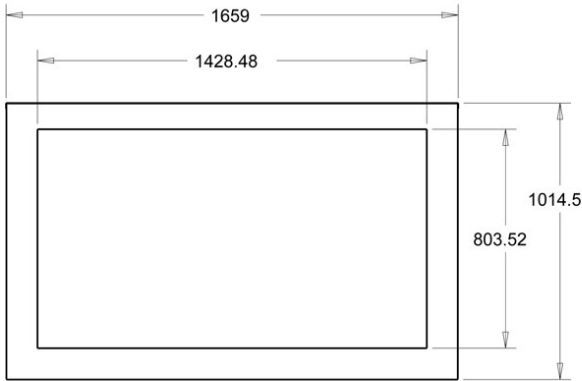

SPECIFICATIONS:

Display Size:	65" TFT-LCD
Resolution Capabilities:	1920 x 1080 Full HD
Frame Rate	60Hz
Response Time:	8ms typical
Viewing Angle:	178°x178°
Contrast Ratio:	4000 : 1
Brightness:	2500 cd/m ² , Completely Daylight Viewable
Orientation:	Landscape Mode
Backlight MTBF:	60,000 Hours Typical
Colors Supported:	10 bit 1.07 Billion
Video Interface:	VGA, HDMI , Min Display Port
Audio Out:	3.5mm Audio output
Speaker:	Included 10Watts x 2
Power Source:	100-120VAC 50/60Hz
Power Consumption:	595 Watt for complete monitor
Temperature:	Operating: -15° to 60°C (5F to 140F) (Optional heater reach to -22F/-30C) Storage: -30° to 60°C
Humidity:	Operating: 5 to 90% NC Storage: 5 to 95% NC
Operating Time	24/7/365
Dimensions:	65.36" (w) x 39.97" (h) x 7.31" (d) 1659mm x 1014.5mm x 185.5mm
Weight	288lbs /130kg
IP Rating:	Enclosures IP65/NEMA4 (Except Bottom is IP54)
RS232:	Yes Control via command code
Mount Pattern	1000 x 400

MECHANICAL DRAWING:

TOP

FRONT

SIDE

BACK

M10 ∇ 15 X 20

BOTTOM

High Quality Parts