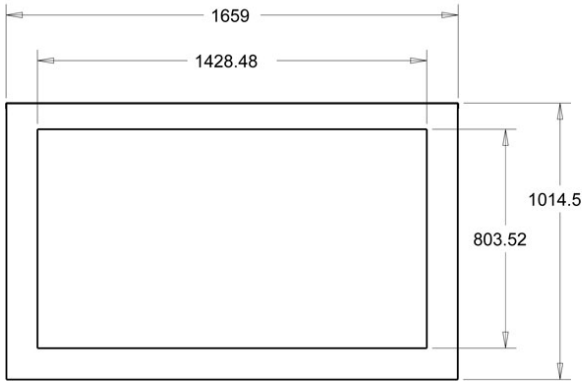

MECHANICAL DRAWING:

FRONT

M10 ∇ 15 X 20

High Quality Parts

Our company uses only the best, using only High Quality parts along with components in USA or imported from Korea, Taiwan and Germany, for quality that you can trust!

Customer Service

Our customer service reps are here to help you with your Outdoor LCD sign. From general questions to technical support, we leave you feeling completely satisfied.

US Manufactured

Our Outdoor LCD Signs are assembled, tested and shipped from our very own factory in USA, giving us the ability to customize signs to your needs.