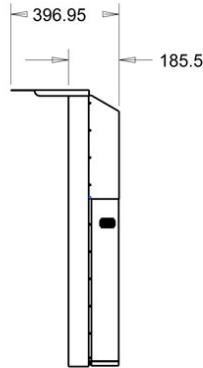

US Manufactured
Our Outdoor LCD Signs are assembled, tested and shipped from our very own factory in USA, giving us the ability to customize signs to your needs.

MECHANICAL DRAWING:

TOP

FRONT

SIDE

BACK

M10 ∇ 15 X 20