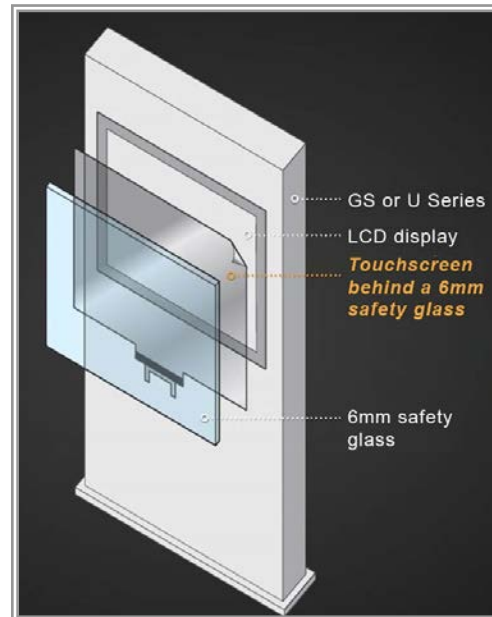

Auto Power On/Off:	Yes
Auto Signal On/Off:	Yes
Options:	IR Touch screen/ Projective Capacitive Touch/ Wide Temp PC/ CAT5 Video Extender/portrait mode/Stainless steel Enclosures
Warranty:	Return to Depot Warranty 1 year
<i>**Remarks: L for Landscape and P for portrait</i>	

High Quality Parts
Our company uses only the best, using only High Quality parts along with components in USA or imported from Korea, Taiwan and Germany, for quality that you can trust!

Customer Service
Our customer service reps are here to help you with your Outdoor LCD sign. From general questions to technical support, we leave you feeling completely satisfied.

US Manufactured
Our Outdoor LCD Signs are assembled, tested and shipped from our very own factory in USA, giving us the ability to customize signs to your needs.