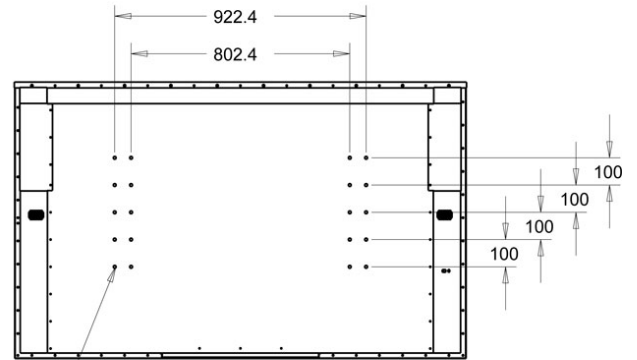

US Manufactured
Our Outdoor LCD Signs are assembled, tested and shipped from our very own factory in USA, giving us the ability to customize signs to your needs.

MECHANICAL DRAWING:

TOP

FRONT

SIDE

BACK

M10 ∇ 15 X 20