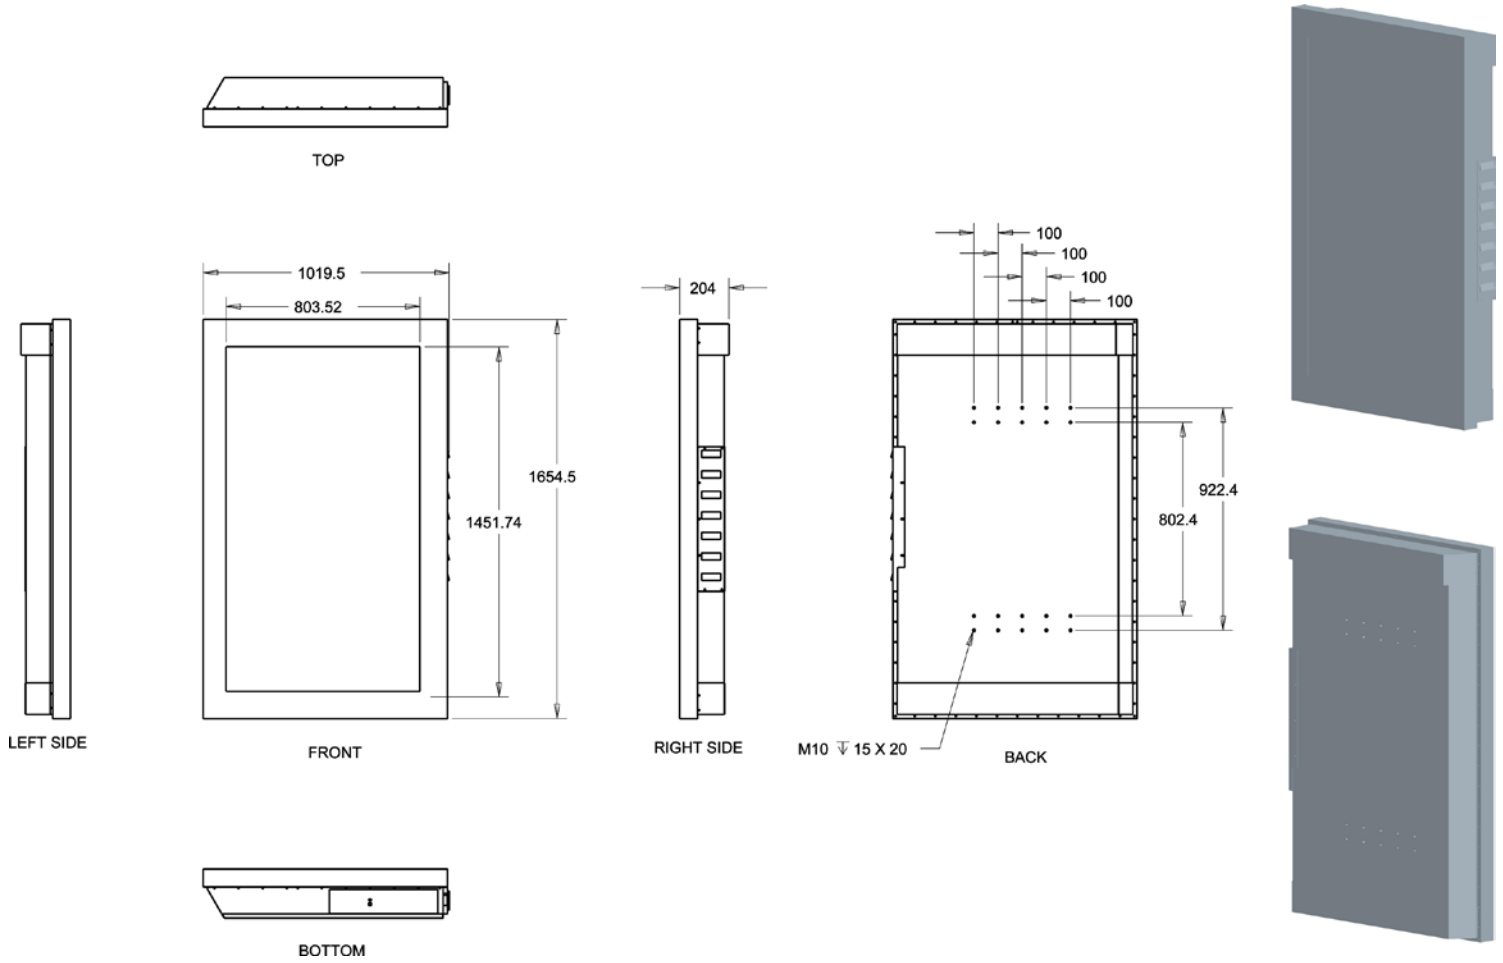

MECHANICAL DRAWING: