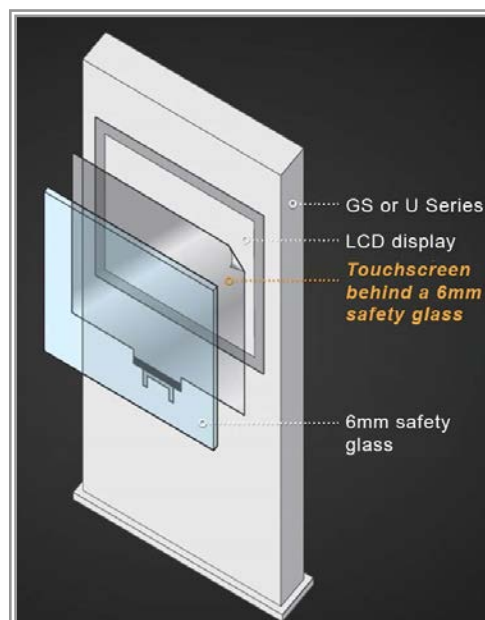

SPECIFICATIONS:

Display Size:	65" TFT-LCD
Resolution Capabilities:	1920 x 1080 Full HD
Frame Rate	60Hz
Response Time:	8ms typical
Viewing Angle:	178°x178°
Contrast Ratio:	4000 : 1
Brightness:	2500 cd/m², Completely Daylight Viewable
Orientation:	Portrait Mode
Backlight MTBF:	60,000 Hours Typical
Colors Supported:	10 bit 1.07 Billion
Video Interface:	VGA, HDMI , Min Display Port
Audio Out:	3.5mm Audio output
Speaker:	Included 10Watts x 2
Power Source:	100-120VAC 50/60Hz
Power Consumption:	595 Watt for complete monitor
Temperature:	Operating: -15° to 60°C (5F to 140F) (Optional heater reach to -22F/-30C) Storage: -30° to 60°C
Humidity:	Operating: 5 to 90% NC Storage: 5 to 95% NC
Operating Time	24/7/365
Dimensions:	65.36" (w) x 39.97" (h) x 7.31" (d) 1659mm x 1014.5mm x 185.5mm
Weight	288lbs /130kg
IP Rating:	Enclosures IP65/NEMA4 (Except Bottom is IP54)
RS232:	Yes Control via command code
Mount Pattern	1000 x 400

GS and U Series Touch screen Options

Laminate the touch foil behind a safety glass the glass and integrate into our GS or U Series.

Fitting behind the glass to create a vandal and weather proof touch solution. Ideal for outside enclosures.

Auto Power On/Off:	Yes
Auto Signal On/Off:	Yes
Options:	IR Touch screen/ Projective Capacitive Touch/ Wide Temp PC/ CAT5 Video Extender/portrait mode/Stainless steel Enclosures
Warranty:	Return to Depot Warranty 1 year

**Remarks: L for Landscape and P for portrait

High Quality Parts

Our company uses only the best, using only High Quality parts along with components in USA or imported from Korea, Taiwan and Germany, for quality that you can trust!

Customer Service

Our customer service reps are here to help you with your Outdoor LCD sign. From general questions to technical support, we leave you feeling completely satisfied.

US Manufactured

Our Outdoor LCD Signs are assembled, tested and shipped from our very own factory in USA, giving us the ability to customize signs to your needs.