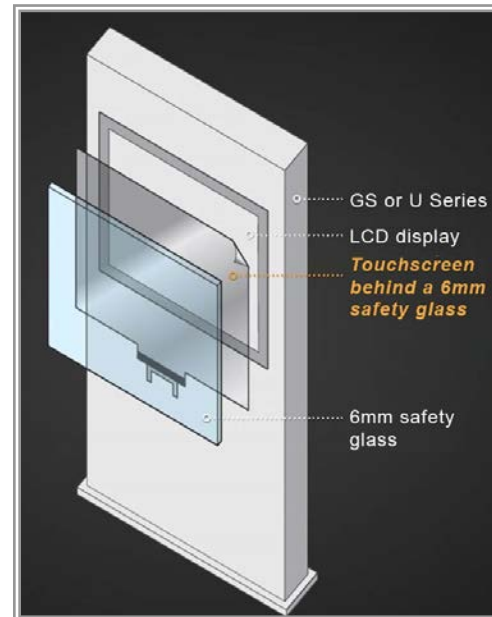

SPECIFICATIONS:

Display Size:	65" TFT-LCD
Resolution Capabilities:	1920 x 1080 Full HD
Frame Rate	60Hz
Response Time:	8ms typical
Viewing Angle:	178°x178°
Contrast Ratio:	4000 : 1
Brightness:	2500 cd/m², Completely Daylight Viewable
Orientation:	Portrait Mode
Backlight MTBF:	60,000 Hours Typical
Colors Supported:	10 bit 1.07 Billion
Video Interface:	VGA, HDMI , Min Display Port
Audio Out:	3.5mm Audio output
Speaker:	Included 10Watts x 2
Power Source:	200-240VAC 50-60Hz
Power Consumption:	595 Watt for complete monitor
Temperature:	Operating: -15° to 60°C (5F to 140F) (Optional heater reach to -22F/-30C) Storage: -30° to 60°C
Humidity:	Operating: 5 to 90% NC Storage: 5 to 95% NC
Operating Time	24/7/365
Dimensions:	65.36" (w) x 39.97" (h) x 7.31" (d) 1659mm x 1014.5mm x 185.5mm
Weight	288lbs /130kg
IP Rating:	Enclosures IP65/NEMA4 (Except Bottom is IP54)
RS232:	Yes Control via command code
Mount Pattern	1000 x 400

GS and U Series Touch screen Options

Laminate the touch foil behind a safety glass the glass and integrate into our GS or U Series.

Fitting behind the glass to create a vandal and weather proof touch solution. Ideal for outside enclosures.

Auto Power On/Off:	Yes
Auto Signal On/Off:	Yes
Options:	IR Touch screen/ Projective Capacitive Touch/ Wide Temp PC/ CAT5 Video Extender/portrait mode/Stainless steel Enclosures
Warranty:	Return to Depot Warranty1 year

**Remarks: L for Landscape and P for portrait

High Quality Parts

Our company uses only the best, using only High Quality parts along with components in USA or imported from Korea, Taiwan and Germany, for quality that you can trust!

Customer Service

Our customer service reps are here to help you with your Outdoor LCD sign. From general questions to technical support, we leave you feeling completely satisfied.

US Manufactured

Our Outdoor LCD Signs are assembled, tested and shipped from our very own factory in USA, giving us the ability to customize signs to your needs.