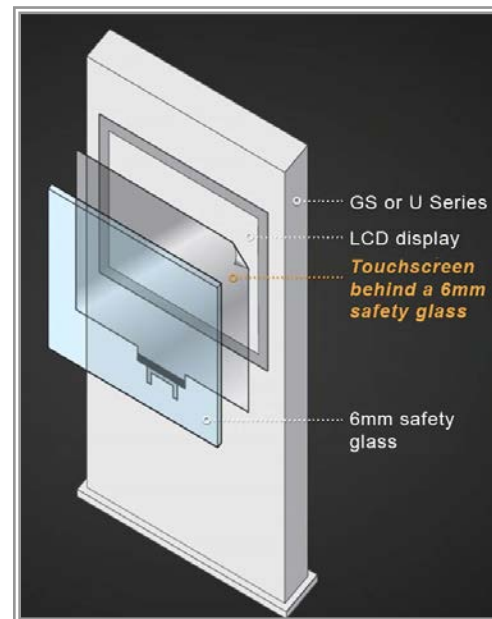

SPECIFICATIONS:

Module Size: 1,675.8(H) x 953.8(V)mm 82.8

Weight: 35,000g

Display Area: 1650.24 (H) x 928.26 (V)mm

Driver Element: a-Si TFT active matrix

Display Colors: 16.7m(8bit)

Number of Pixel: 1920 x 1080

Operating humidity: 20 ~ 90%RH

Power Supply Voltage: 13.2V

Input Supply Voltage: 26V

Portrait Version: U7500P

Please contact SuntronicLCD for details

Available Accessories: IR Remote Control

Options: Custom Embedded PCs
(please call for enquiries)

Customization: Please contact SuntronicLCD for available options

GS and U Series Touch screen Options

Laminate the touch foil behind a safety glass the glass and integrate into our GS or U Series.

Fitting behind the glass to create a vandal and weather proof touch solution. Ideal for outside enclosures.