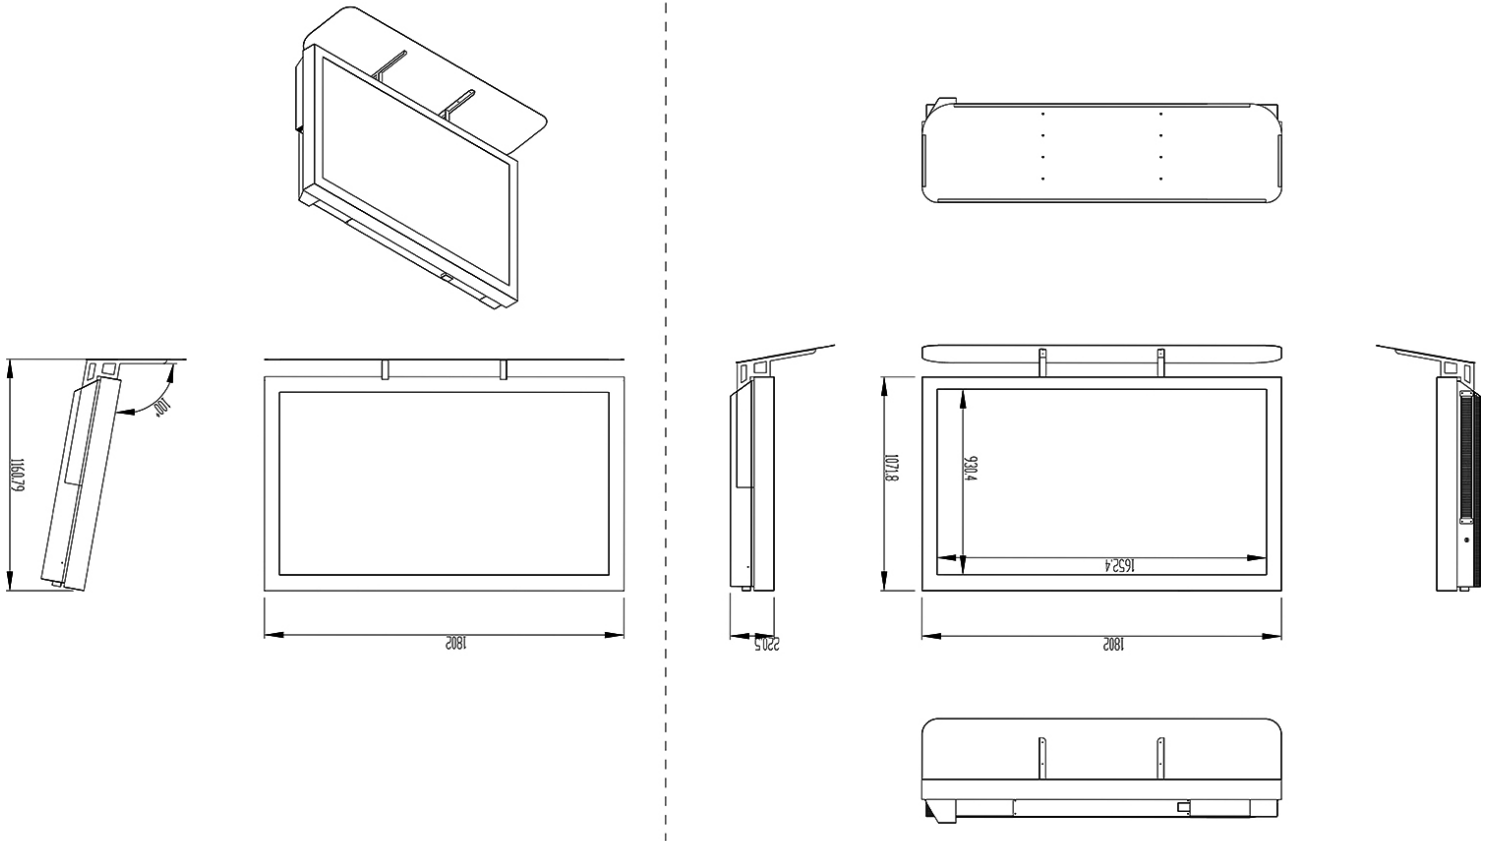

MECHANICAL DRAWING:

High Quality Parts

Our company uses only the best, using only High Quality parts along with components in USA or imported from Korea, Taiwan and Germany, for quality that you can trust!

Customer Service

Our customer service reps are here to help you with your Outdoor LCD sign. From general questions to technical support, we leave you feeling completely satisfied.

US Manufactured

Our Outdoor LCD Signs are assembled, tested and shipped from our very own factory in USA, giving us the ability to customize signs to your needs.