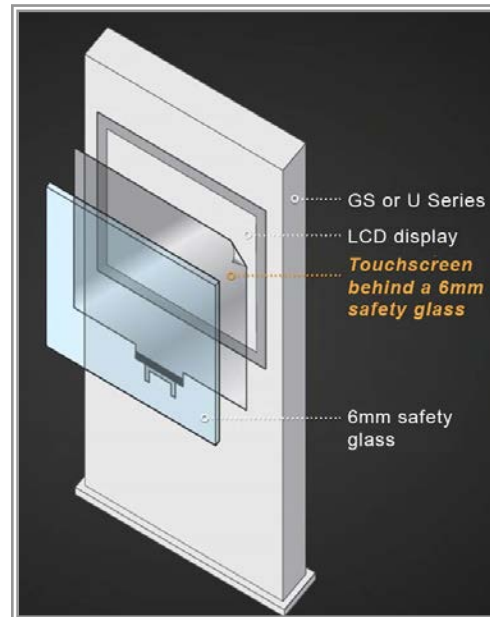

Auto Power On/Off:	Yes
Auto Signal On/Off:	Yes
Options:	IR Touch screen/ Projective Capacitive Touch/ Wide Temp PC/ CAT5 Video Extender/portrait mode/Stainless steel Enclosures
Warranty:	Return to Depot Warranty 1 year

**Remarks: L for Landscape and P for portrait

High Quality Parts

Our company uses only the best, using only High Quality parts along with components in USA or imported from Korea, Taiwan and Germany, for quality that you can trust!

Customer Service

Our customer service reps are here to help you with your Outdoor LCD sign. From general questions to technical support, we leave you feeling completely satisfied.

US Manufactured

Our Outdoor LCD Signs are assembled, tested and shipped from our very own factory in USA, giving us the ability to customize signs to your needs.