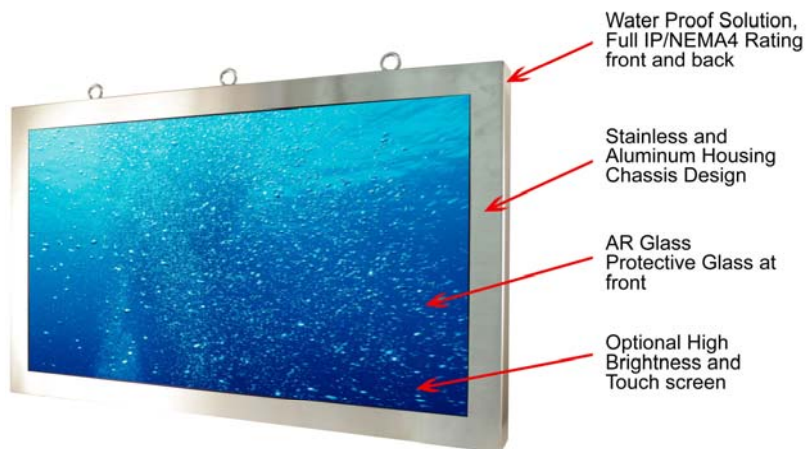

42" Widescreen Semi-Outdoor LCD S4200

SunTronic's S Series is for Semi-outdoor location where without any direct sunlight.

S Series includes with an Rugged Stainless Steel NEMA4X/IP66 Completely Sealed Dust and Water Proof and latest LED highbrightness technology brightness up to 1000nits.

S Series

Features Highlight:

Rugged Completely Sealed IP66/NEMA4X Stainless Steel Chassis/Surface Mount

- IP65 Water and Dust proof connection for a higher protection
- All Connectors are facing down, it will have you to save space

Technical specifications

| | |
|-----------------------|---------------------------------|
| Size / Type | 42" LED Panel |
| Resolutions | 1920 × 1080 |
| Brightness | 1000 cd / m ² (typ.) |
| Contrast Ratio | 3000 : 1 (typ.) |
| Viewing Angles | -89 ~ 89(H) ; -89 ~ 89(V) |
| USB | 2 × USB 2.0 |
| Power Requirement | AC100~240V |
| Operation Temperature | 32 ~ 140°F (0~60°C) |
| Operation Humidity | 5% to 95%RH (non-condensing) |