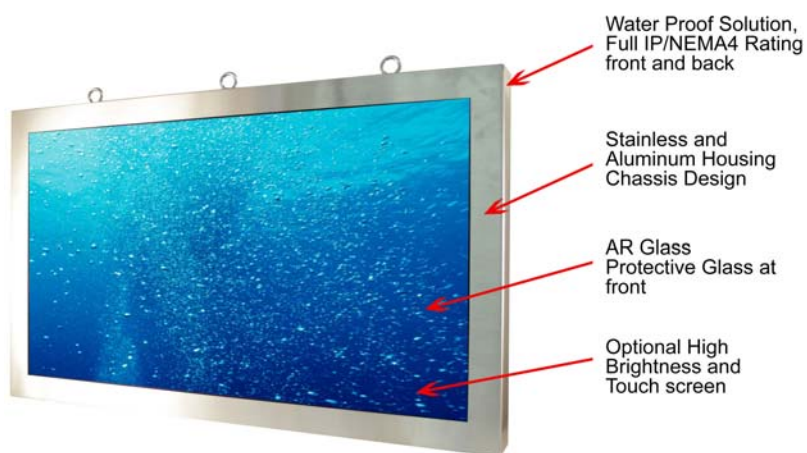

# 46" Widescreen Semi-Outdoor LCD S4600

SunTronic's S Series is for Semi-outdoor location where without any direct sunlight.

S Series includes with an Rugged Stainless Steel NEMA4X/IP66 Completely Sealed Dust and Water Proof and latest LED highbrightness technology brightness up to 1000nits.

### Features Highlight:

Rugged Completely Sealed IP66/NEMA4X Stainless Steel Chassis/Surface Mount

- IP65 Water and Dust proof connection for a higher protection
- All Connectors are facing down, it will have you to save space

## Technical specifications

Size / Type	46" LED Panel
Resolutions	1920 × 1080
Brightness	1000 cd / m <sup>2</sup> (typ.)
Contrast Ratio	3000 : 1 (typ.)
Viewing Angles	-89 ~ 89(H) ; -89 ~ 89(V)
Power Requirement	AC100~240V
Power Consumption	170W
Operation Temperature	32 ~ 140°F (0~60°C)
Operation Humidity	5% to 95%RH (non-condensing)