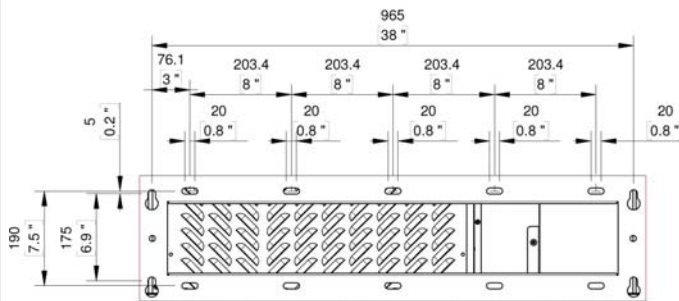

## SPECIFICATION

Size	46"
Active area size (WxH)	(1018.4 x 572.5)
Panel resolution (pixels)	1920 x 1080
Luminance of white (Brightness)	1500 nits (Typ)
Contrast ratio	3000:1
Response time (gtg)	8 ms (Typ)
Viewing angle	89/89/89/89
Video inputs	VGA+HDMI
Auto Brightness Control	Yes (Optional)
Front glass type	AR Safety 6mm glass
IP Class	IP65/NEMA 4 Enclosures
Operating temperature range	-4°F to + 120°F
Storage Temperature	0 to 50C
Input voltage	110V
Weight	70kg/195lbs
External dimensions (W x H x D)	1056 W x 610 H x 249 D mm
Available Accessories	Integrated PC, Touchscreen, Integrated CAT5/Fiber Optics VGA/DVI Extenders, Custom Embedded PCs and Wireless, Serial RS232 Input, Screen Sensor/Environmental Sensors, Auto Brightness Control Sensor, IR Remote Control and VGA cable (included)and Ethernet Cable (not included)

## MECHANICAL DRAWINGS

Detail A