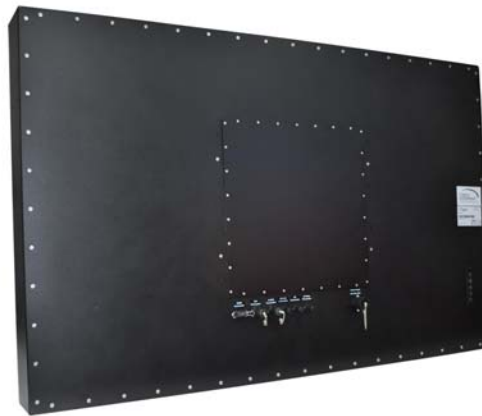

### Features Highlight:

Light Weight Rugged Completely Sealed IP66/NEMA4X Aluminum Chassis/Surface Mount, LG 47", 1920 x 1080, 1000nits Aluminum enclosure. (black coating) Water-proof connector: Power, VGA, DVI, HDMI, S-Video, BNC (Composite video connector) AR Glass, Transflective film, RS232 OSD (wired remote control), weight 45kg, VESA Mount 400 x 400, Temp 0C to 42C.

\* All Connectors are facing down, it will have you to save space

- Rugged Industrial Grade High brightness LCD with Unique cooling and heating keeps internal components safely warmed in extreme cold and hot environment.
- IP65/NEMA4X Vandal Resistant Enclosures: will stand up to harsh, wet and dirty environments, Falling dirt, rain, sleet, snow, windblown dust, external ice formation, splashing water, hose-directed water.
- Ambient light sensor automatically adjusts brightness to best match the lighting conditions, providing the best picture at all times.
- Safety AR/ Solar Blocking Glass: Vandal Resistant AR Glass decreased reflection makes image crystal clear, and they produce less glare. Also Block direct solar heat provide protection from UV rays.

## Technical specifications

LCD Display	Specification	Unit	Note
Active Screen Size	46.9	Inch	
Active Area	40.9" x 23.0" (1039x584mm)		
Aspect Ratio	16:9		
Number of Pixels	1920x1080 pixels		
Brightness (in dark room) (in day light)	750cd/m2 (typ) 1000cd/m2 (max)		
Contrast Ratio	1000:1		
Response time	9 ms (G to G)		
Viewing Angle (Horizontal / Vertical)	178*/178*		
Operating Life	Approx. 50,000 hours*2		
Power Consumption	235W Roughly		
Power Input	110/220V		
Glass	3mm Tempered w/ AR Glass		
Display Operation Mode	Normally Black		
Display Orientation	Landscape/Portrait Enable		
<b>Environmental</b>			
Operating Temp	-0CF to 42C		
IP Rating	IP65/NEMA4		IP65 Video connectors
<b>Input/Output</b>	VGA/DVI/HDMI		Auto power and Auto signal on/off