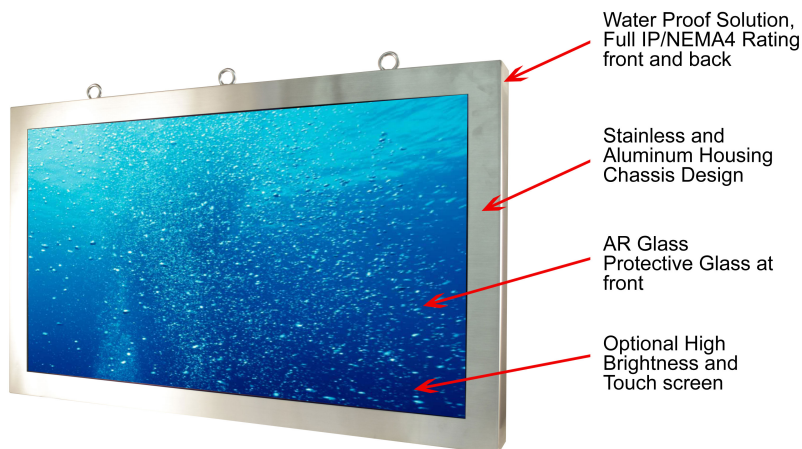

55" Widescreen Semi-Outdoor LCD S5500

SunTronic's S Series is for Semi-outdoor location where without any direct sunlight.

S Series includes with an Rugged Stainless Steel NEMA4X/IP66 Completely Sealed Dust and Water Proof and latest LED highbrightness technology brightness up to 1000nits.

S Series

FEATURES HIGHLIGHT

Rugged Completely Sealed IP66/NEMA4X Stainless Steel Chassis/Surface Mount

- IP65 Water and Dust proof connection for a higher protection
- All Connectors are facing down, it will have you to save space